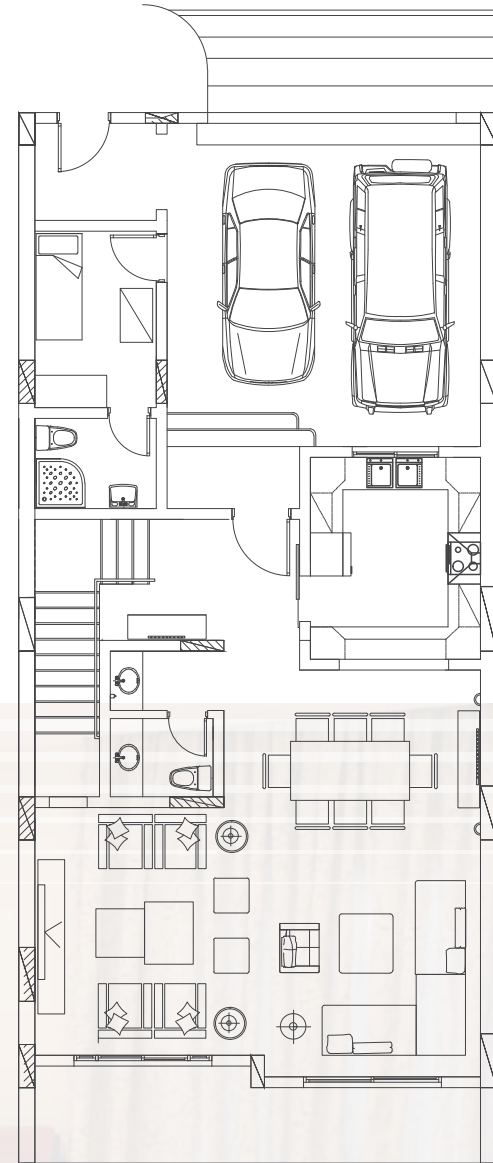

Ground Floor

173 m² sq

- Covered garage for 2 cars
- Driver room with bathroom
- Fully equipped kitchen
- Large Salon
- Dinner table area
- Guest bathroom
- Terrace (garden & swimming pool view)