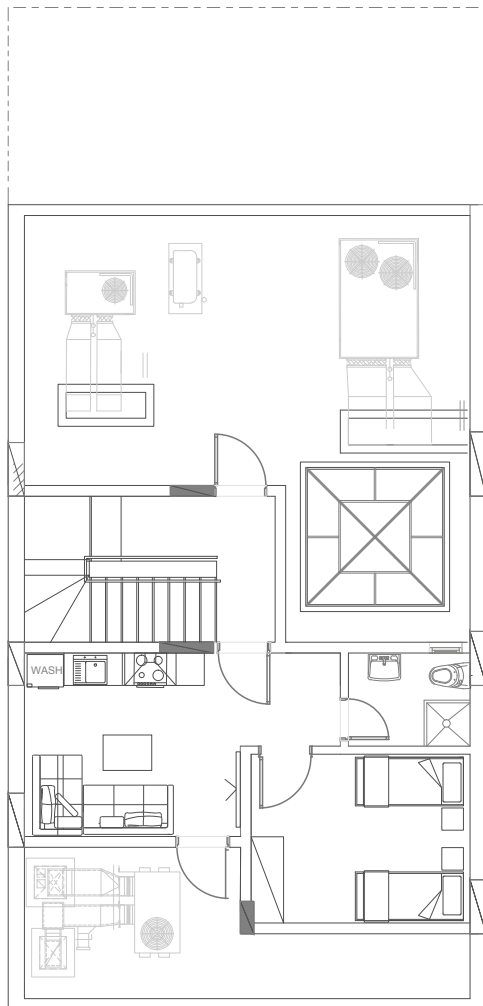

130 m² sq

- Living room
- Master bedroom
with wardrobe & bathroom
- Bedroom
with a wardrobe & bathroom
- Bedroom with a wardrobe
- Shared Bathroom

Attic Floor

43 m² sq

- Bedroom for the Housemaid
- Full Bathroom
- Living room
 - with equiped kitchen
- Washing machine and dryer