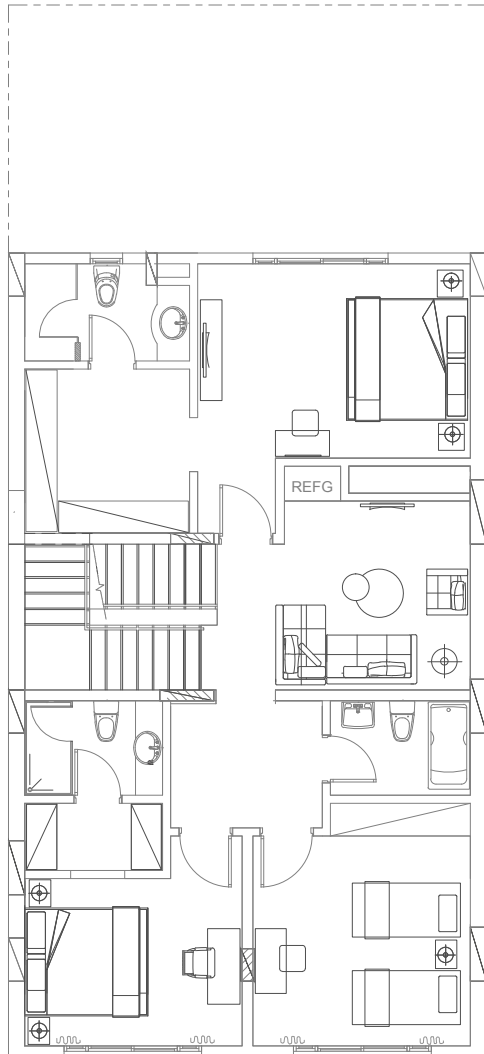

Ground Floor

173 m² sq

- Covered garage for 2 cars
- Driver room with bathroom
- Fully equipped kitchen
- Large Salon
- Dinner table area
- Guest bathroom
- Terrace (garden & swimming pool view)

Upper floor

130 m² sq

- Living room
- Master bedroom
with wardrobe & bathroom
- Bedroom
with a wardrobe & bathroom
- Bedroom with a wardrobe
- Shared Bathroom

Attic Floor

43 m² sq

- Bedroom for the Housemaid
- Full Bathroom
- Living room
 - with equiped kitchen
- Washing machine and dryer