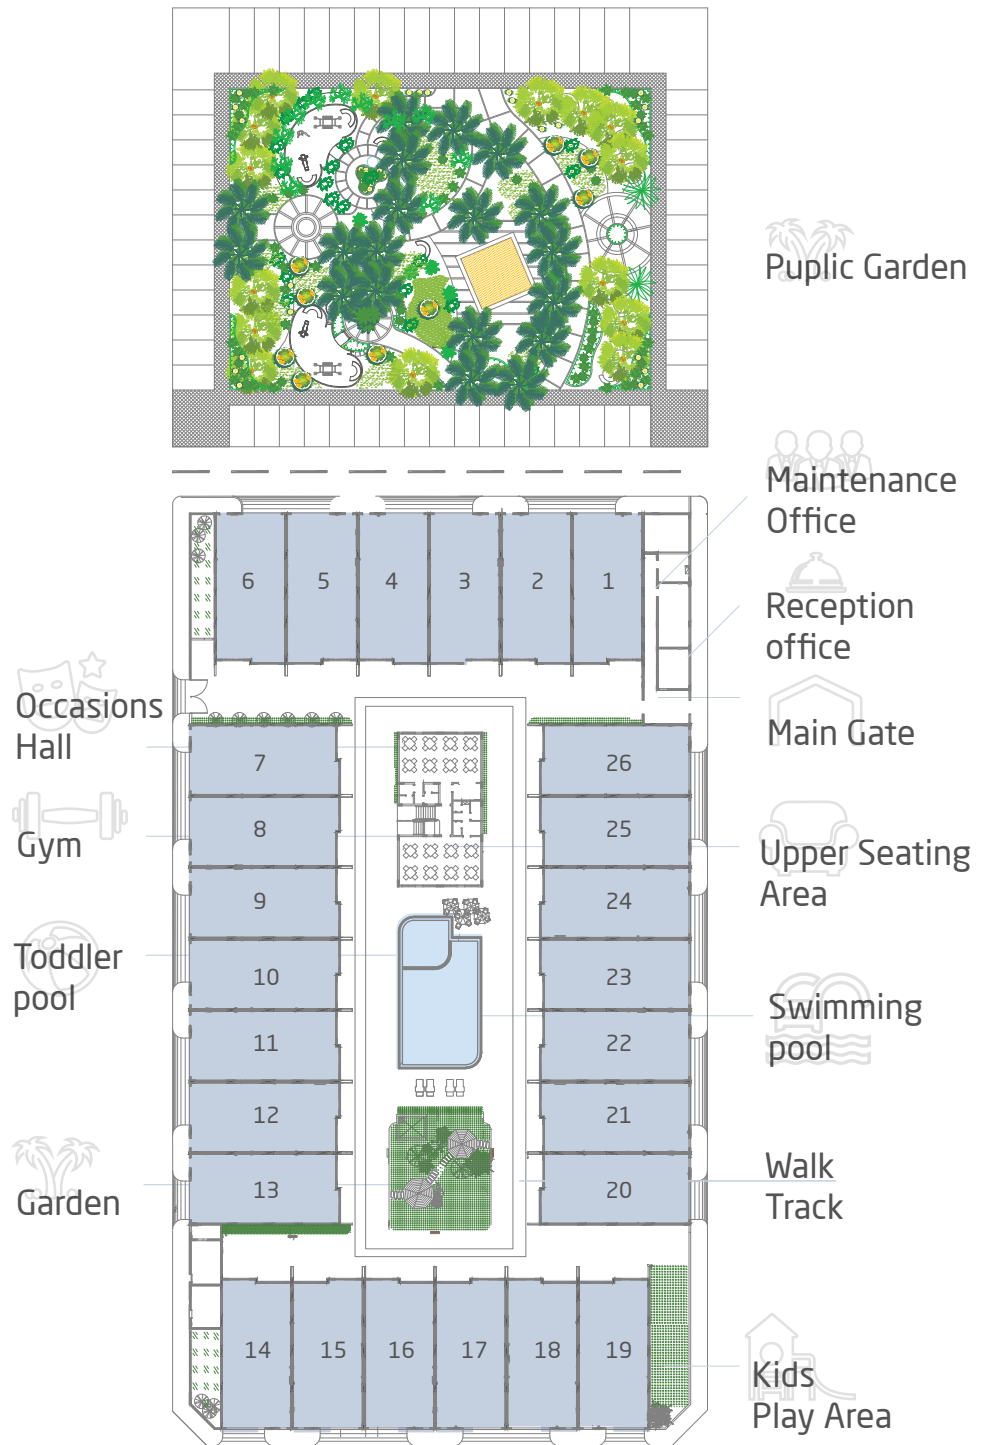

The Compound consist 26 Villa with areas of 7000 square meters; it has a service area with a garden and a large swimming pool for all ages. In addition to a gym and other events, with comfortable upper sessions equipped with elite furniture known for its quality and originality.

The Compound consist 26 Villa with areas of 7000 square meters; it has a service area with a garden and a large swimming pool for all ages. In addition to a gym and other events, with comfortable upper sessions equipped with Al Mukmal Furniture known for its quality and originality.

Compound Plan

The Compound consist 26 Villa with areas of 7000 square meters; it has a service area with a garden and a large swimming pool for all ages. In addition to a gym and other events, with comfortable upper sessions equipped with elite furniture known for its quality and originality.