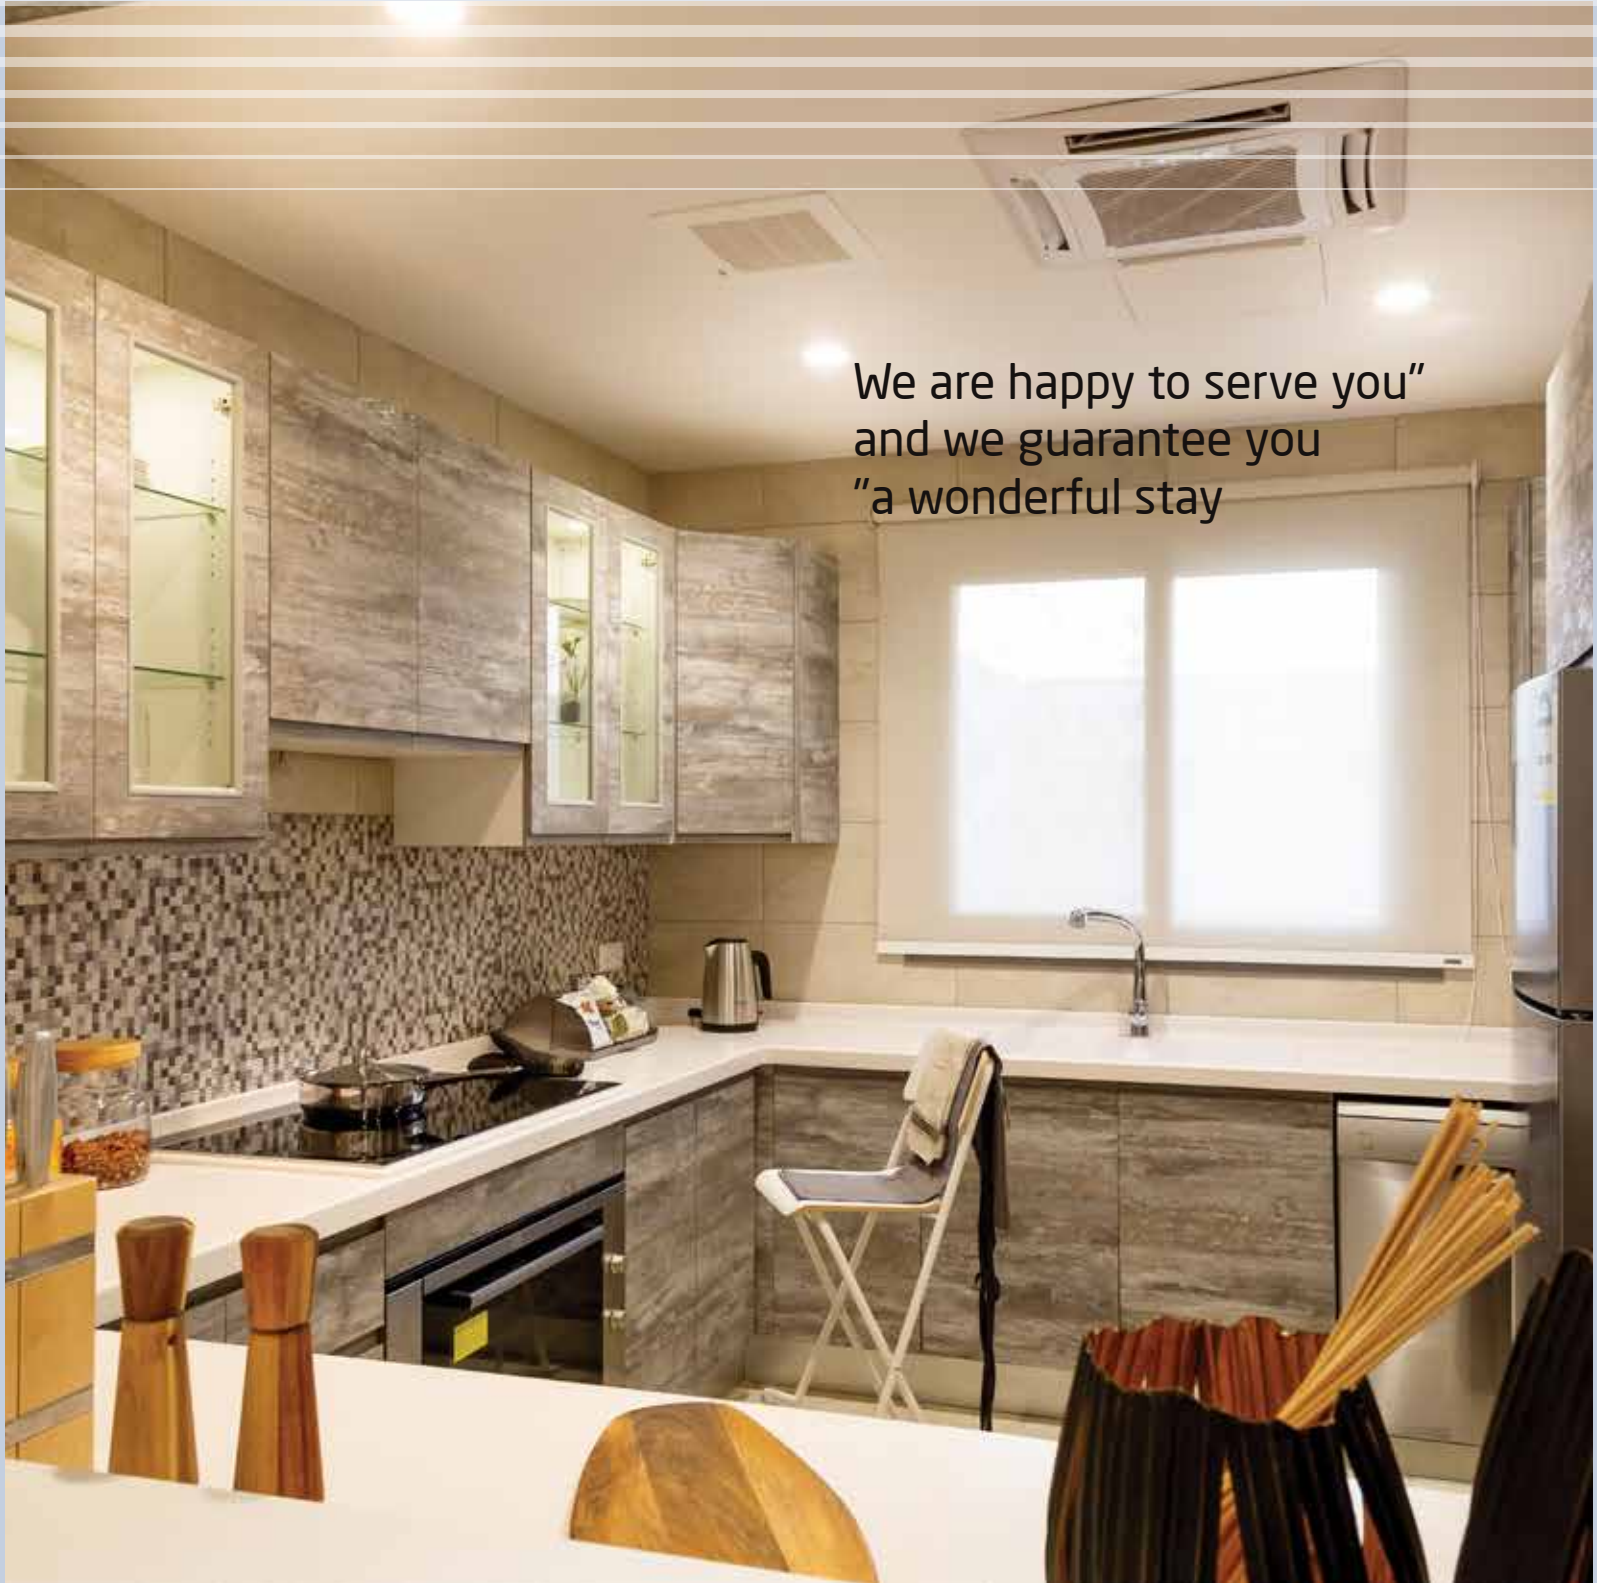

Unit Features:

- Central air conditioning systems
- High quality lighting units
- Full kitchen equipped (electric oven, refrigerator, freezer, dishwasher, microwave & wardrobes)
- Washing and dryer machine
- The latest energy saving for all devices, lighting and central air conditioning systems
- Double glazed windows
- Phone, satellite and internet access points in all rooms
- Wardrobe in all bedrooms.